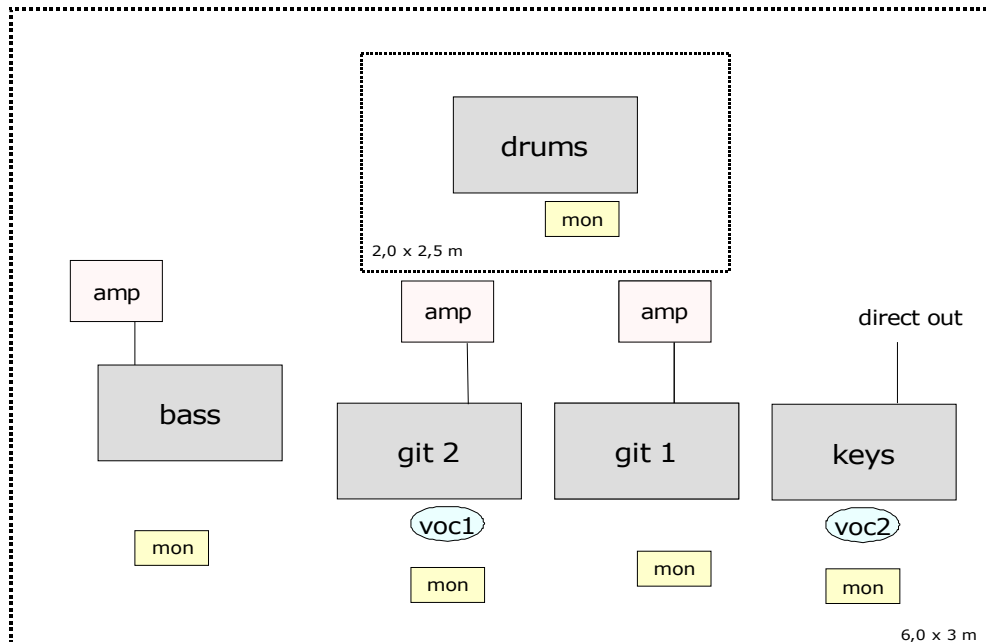

LIVE

2010

08.01.10 – Kulturstadl, Lauterhofen

2009

28.01.09 – Keller (Optimolwerke)

14.02.09 – Feuerwerk

24.03.09 – Cord

30.04.09 – Substanz

2008

29.08.08 – Rudi Sedlmayer Halle, Lokalisten Sommerfest

07.09.08 – Singer & Songwriter Evening, Rudi Sedlmayer Halle

20.09.08 – Blauer Affe, Leuthkirch

STAGE PLAN & TECHNICAL RIDER

| No. | Description | Mic | Stand |
|-----|---------------------------------|----------|-------|
| 1 | Base Drum | SM91 | Small |
| 2 | Snare | SM57 | Clip |
| 3 | Cowbel etc. | SM57 | Clip |
| 4 | HiHat | Condens. | Large |
| 5 | Floor Tom | SM57 | Clip |
| 6 | Overhead left | Condens. | Large |
| 7 | Overhead right | Condens. | Large |
| 8 | Git 1 | SM57 | Small |
| 9 | Git 2 | SM57 | Small |
| 10 | Bass | SM57 | Small |
| | Alt: Line out (XLR) Lift/Ground | | |
| 11 | Keys Line out (Klinke) | | |
| 12 | Voc 1 | SM/ß 58 | Large |
| 13 | Voc 2 | SM/ß 58 | Large |